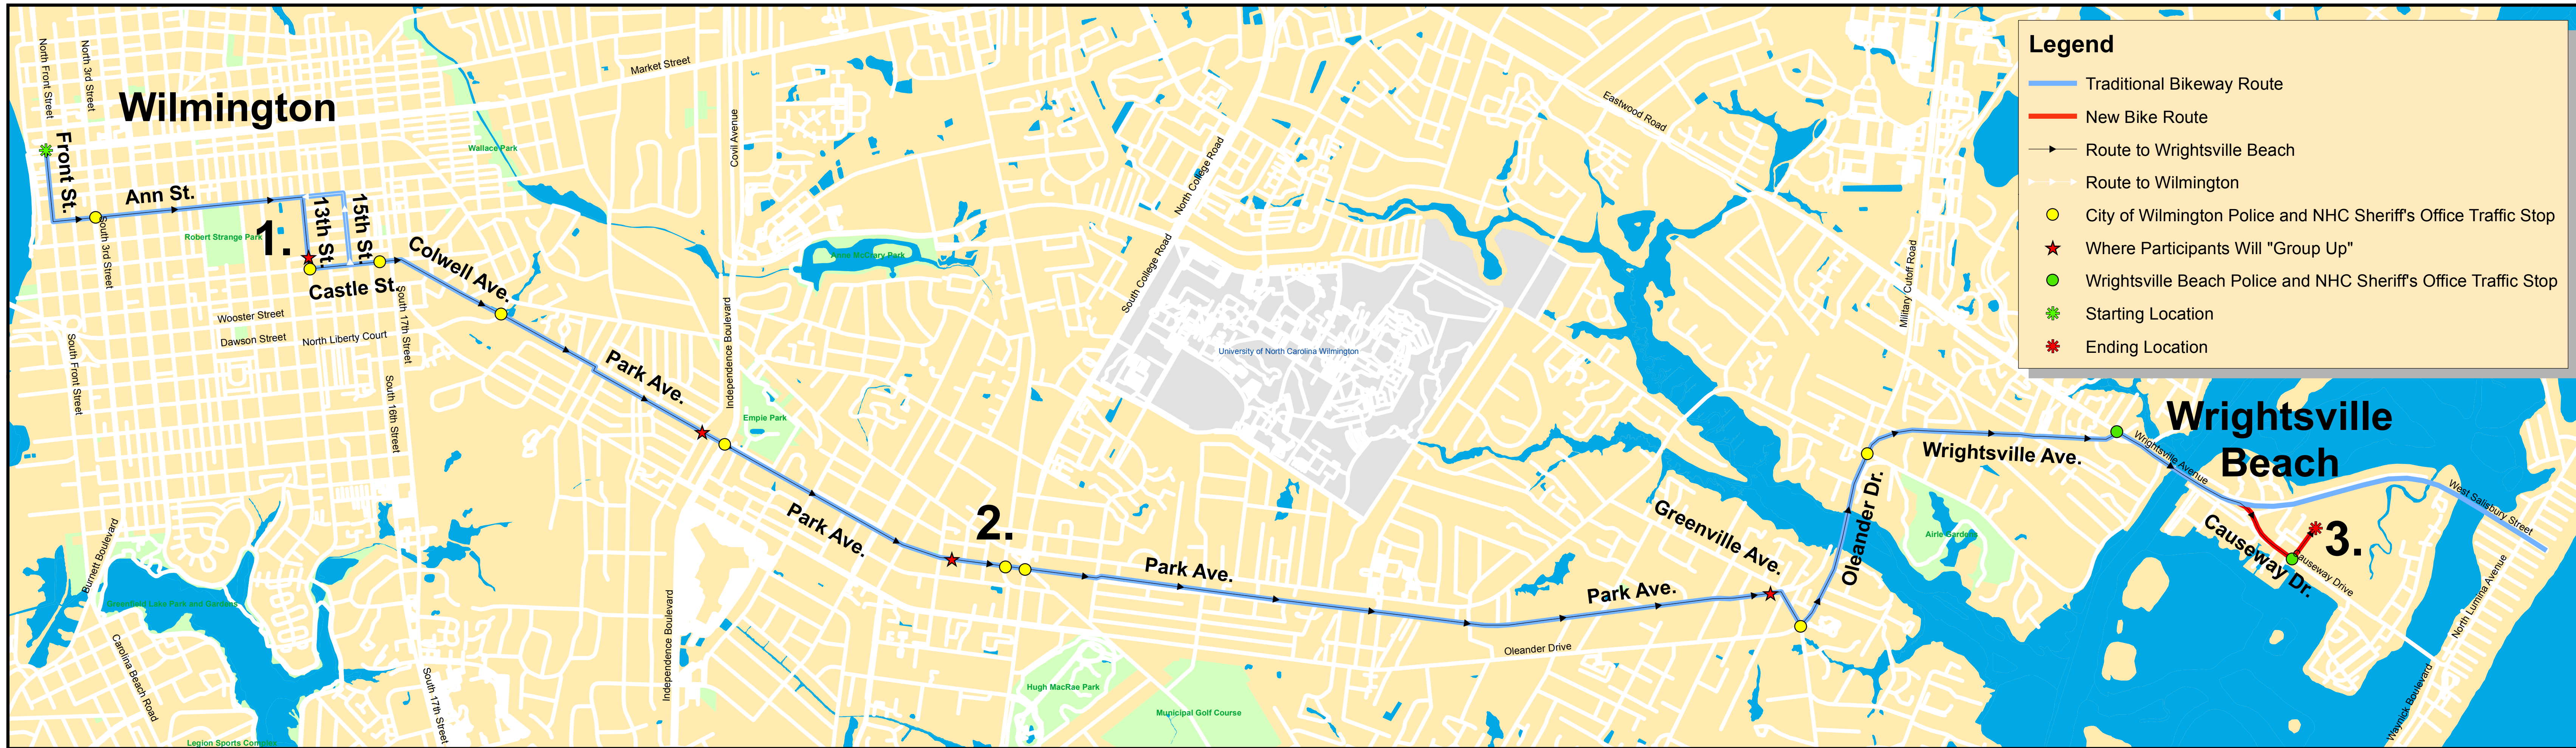

River to Sea Bikeway

2018 Bike Ride - Police Support Guide
Downtown Wilmington to Wrightsville Beach

1. Navigating Ann St. and Castle St.

2. Crossing College Road

3. Entrance to Wrightsville Beach